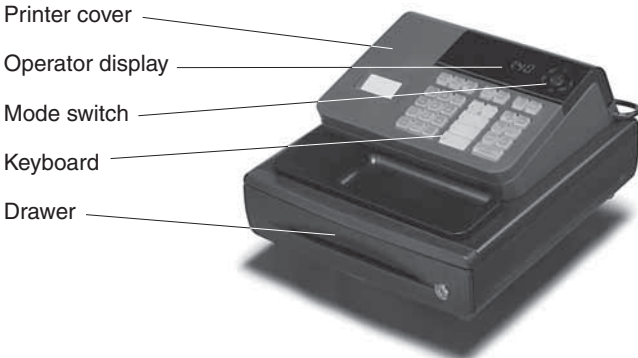

140CR

Electronic Cash Register

(140CR small drawer model)

User's Manual

START-UP is QUICK and EASY!

Simple to use!

20 departments and 120 PLUs

Automatic Tax Calculations

Calculator function

CASIO COMPUTER CO., LTD.
6-2, Hon-machi 1-chome
Shibuya-ku, Tokyo 151-8543, Japan

CASIO® 

Contents

Getting to know your cash register	6
Daily Job Flow	8
Part-1 QUICK START OPERATION	9
(You can operate this ECR on a basic level by reading the following sections)	
1. Initialization	9
2. Loading Paper	10
3. Basic Programming for QUICK START – TIME/DATE	11
4. Basic Operation after Basic Programming	13
5. Daily Management Report	17
Part-2 CONVENIENT OPERATION	19
(Please keep these sections to expand your use.)	
1. Various Programming	19
2. Various Operations	30
Part-3 CALCULATOR FUNCTION	36
1. Calculator Mode	36
Part-4 USEFUL INFORMATION	38
1. Troubleshooting	38
2. Specifications	38

Basic Components and Accessories

(140CR small drawer model)

Accessories	
Roll paper	1 pc
Mode keys	
Drawer keys	2 pcs
User's manual	1 pc
Fixing hook	
(M drawer model only)	2 pcs
Magnetic plate*	1 pc

* Use this plate for tacking the notes received from customer.